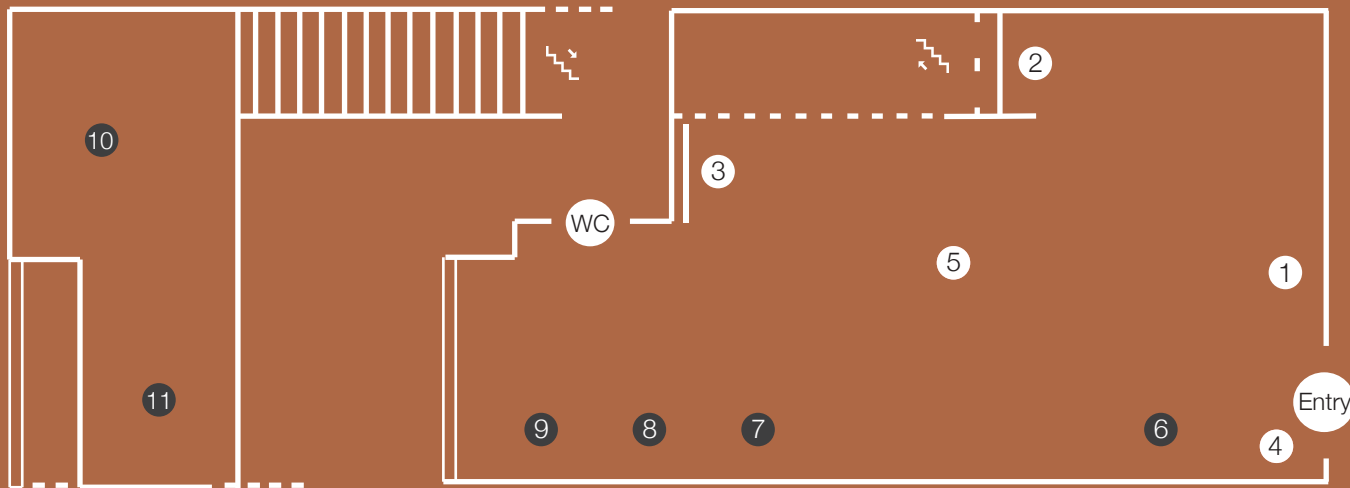

MEZZANINE

*on the ceiling
LEVEL 1

Arabelle Zhuang
&
Carmen Geniga Prado

At Dusk, We Tread the Earth

12 - 27 February 2022
THURS - SUN, 2 - 8PM

Arabelle Zhuang

- ① *At Dusk We Tread the Earth*, 2022
Generative network Image
Platine fibre rag
297 x 420mm , 210 x 297mm,
148 x 210mm
- ② *To Sit Near*, 2022
bamboo yarn
sizes varies
- ③ *At Dusk We Tread the Earth*, 2022
Generative network moving image
Full HD, colour, on loop
2 mins 50 sec

- ④ *At Dusk We Tread the Earth*, 2022
Generative network moving image
Full HD, colour, sound, on loop
3 mins 26 sec
- ⑤ *Fotminne*, 2022
Acrylic, bamboo yarn, wool
340 x 230 mm

Carmen Geniga Prado

- ⑥ *Un Baile a la Luna
(A Dance to the Moon)*, 2021
Acrylic on canvas
152cm x 214cm
- ⑦ *Seed*, 2022
Hand carved suar, teak and
walnut
77cm x 62cm x 5cm
- ⑧ *Root*, 2022
Hand carved ash, balau wood
105cm x 26cm x 5cm

- ⑨ *Ground of Descent*, 2022
Acrylic on canvas
92cm x 122cm
- ⑩ *Body and Earth*, 2021
Acrylic on canvas, handmade
balau frame
47cm x 58cm
- ⑪ *Below the Surface*, 2021
Acrylic on canvas, handmade
pine frame
43cm x 43cm